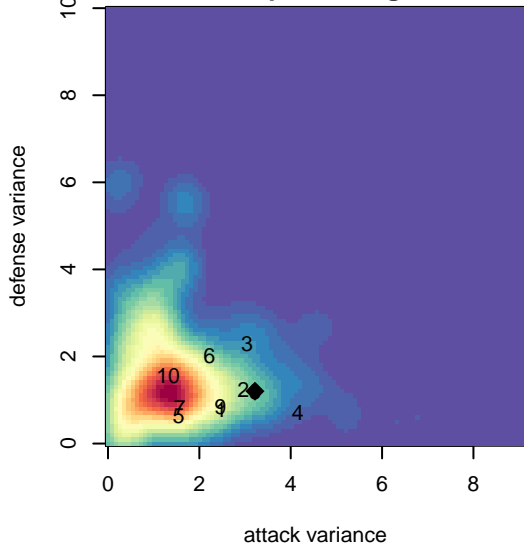

Cobra Aguilas B99

Cobra Premier Soccer
Wenatchee, WA
B99 total strength=1615
attack=24.34 defense=11.66
fall league = PSPL Premier U15
notes= Cabrera 2014

alt names used:
Cobra Aguilas
Aguilitas
AGUILITAS

Venues played:
2013 WA Cup BU14 Gold/Silver U14
2014 US Club Regionals Super U14
2014 PSPL Premier U15

**attack and defense variance (black dot)
relative to other teams
and top 10 in region**

**attack and defense rating
relative to others at age
and all opponents in last 13 months**