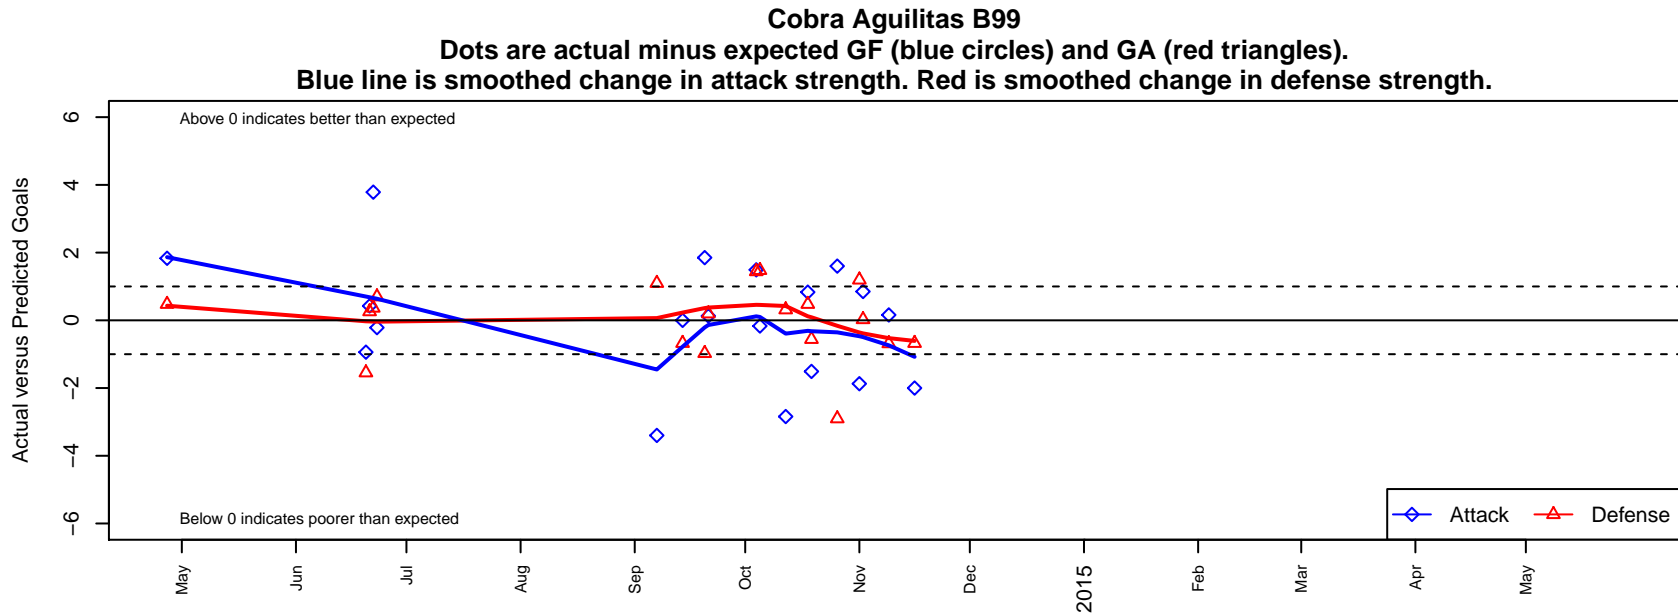

Cobra Aguilas B99

Cobra Premier Soccer
Wenatchee, WA
B99 total strength=1615
attack=24.34 defense=11.66
fall league = PSPL Premier U15
notes= Cabrera 2014

alt names used:
Cobra Aguilas
Aguilitas
AGUILITAS

Venues played:
2013 WA Cup BU14 Gold/Silver U14
2014 US Club Regionals Super U14
2014 PSPL Premier U15

**attack and defense variance (black dot)
relative to other teams
and top 10 in region**

**attack and defense rating
relative to others at age
and all opponents in last 13 months**