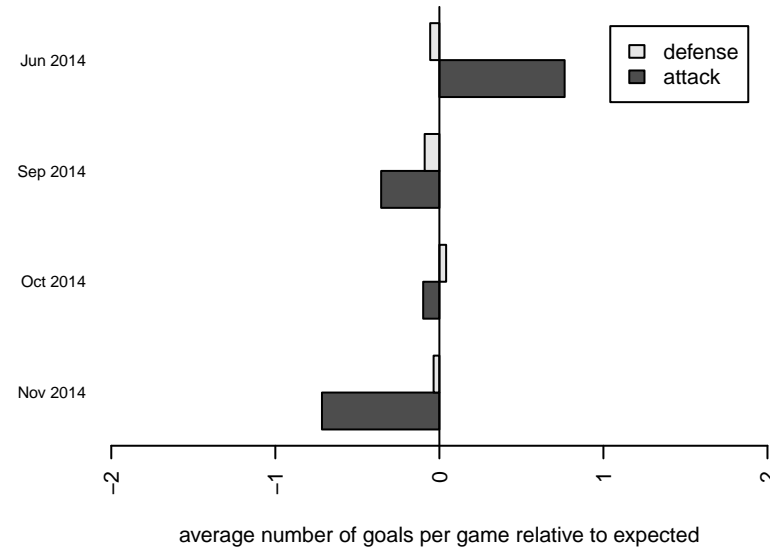

Performance relative to 13 month average