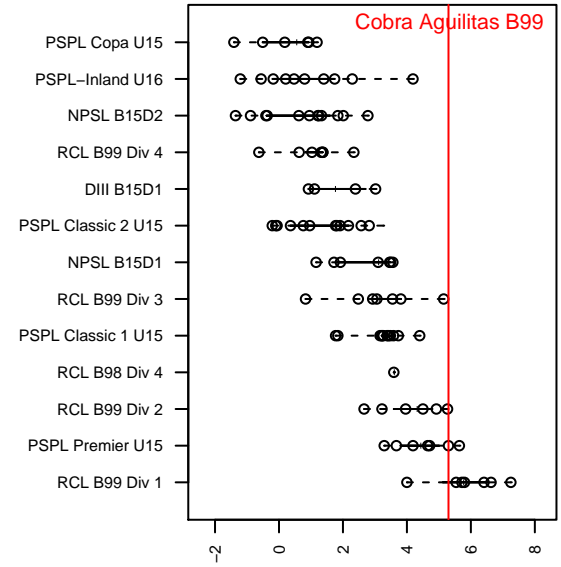

Cobra Aguilas B99

Cobra Premier Soccer
Wenatchee, WA
B99 total strength=1615
attack=24.34 defense=11.66
fall league = PSPL Premier U15
notes= Cabrera 2014

alt names used:
Cobra Aguilas
Aguilitas
AGUILITAS

Venues played:
2013 WA Cup BU14 Gold/Silver U14
2014 US Club Regionals Super U14
2014 PSPL Premier U15

**attack and defense variance (black dot)
relative to other teams
and top 10 in region**

**attack and defense rating
relative to others at age
and all opponents in last 13 months**