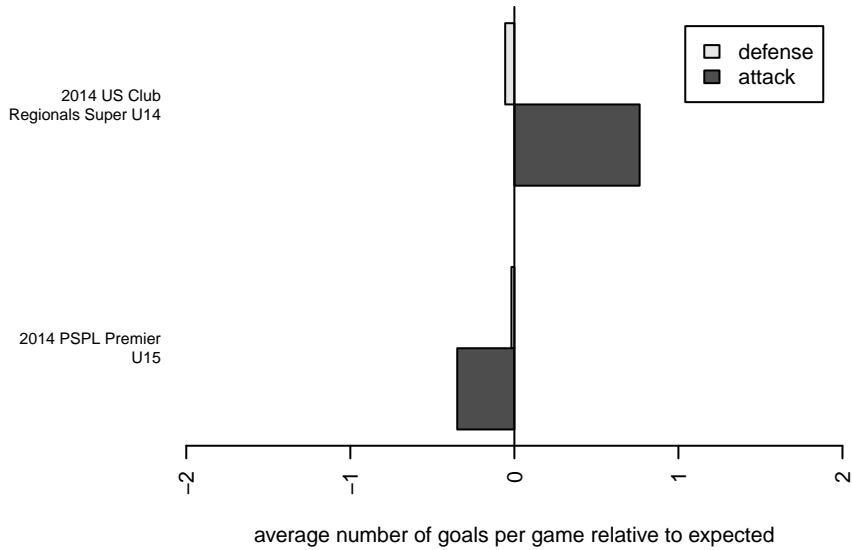

Performance relative to 13 month average